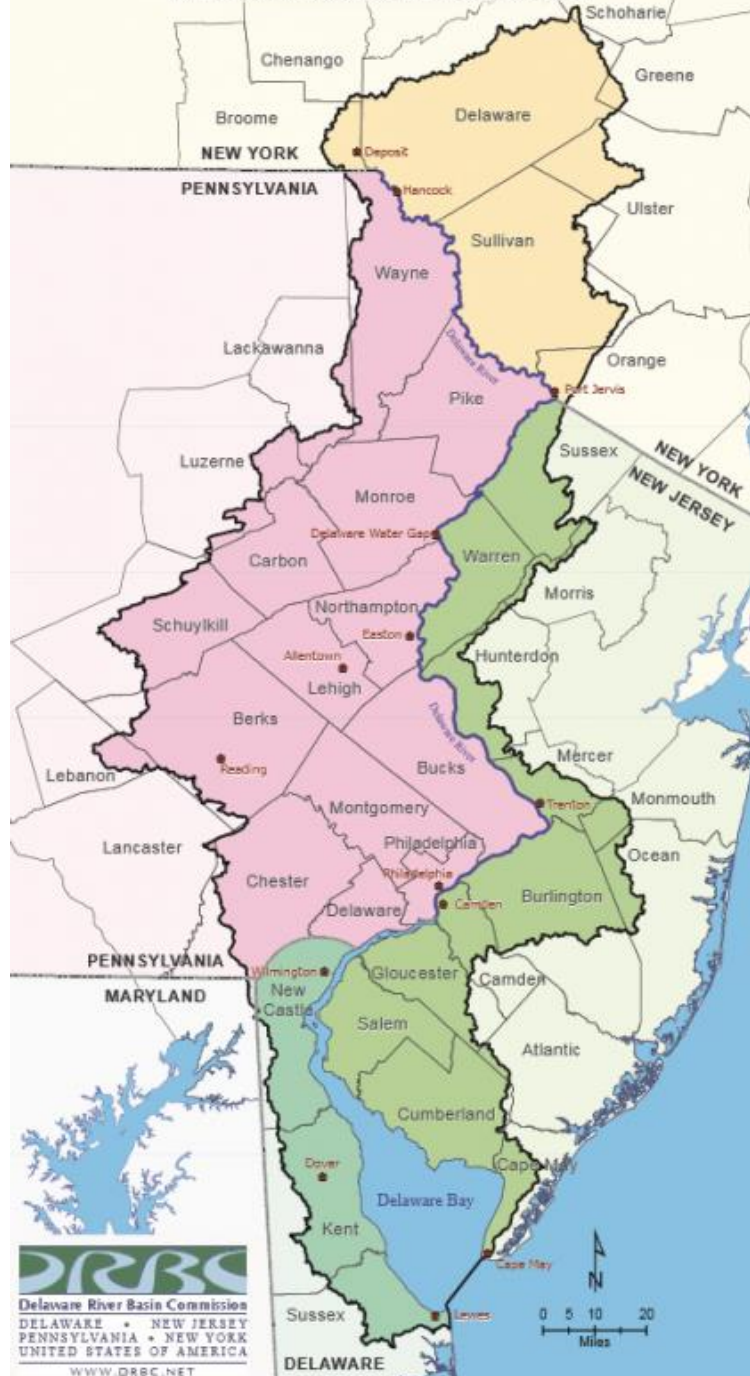

DELAWARE RIVER BASIN

DRBC
Delaware River Basin Commission
DELAWARE • NEW JERSEY
PENNSYLVANIA • NEW YORK
UNITED STATES OF AMERICA
WWW.DRBC.NET

- Developed
- Agriculture
- Forest
- Water and Wetlands

Delaware River Watershed Initiative Clusters