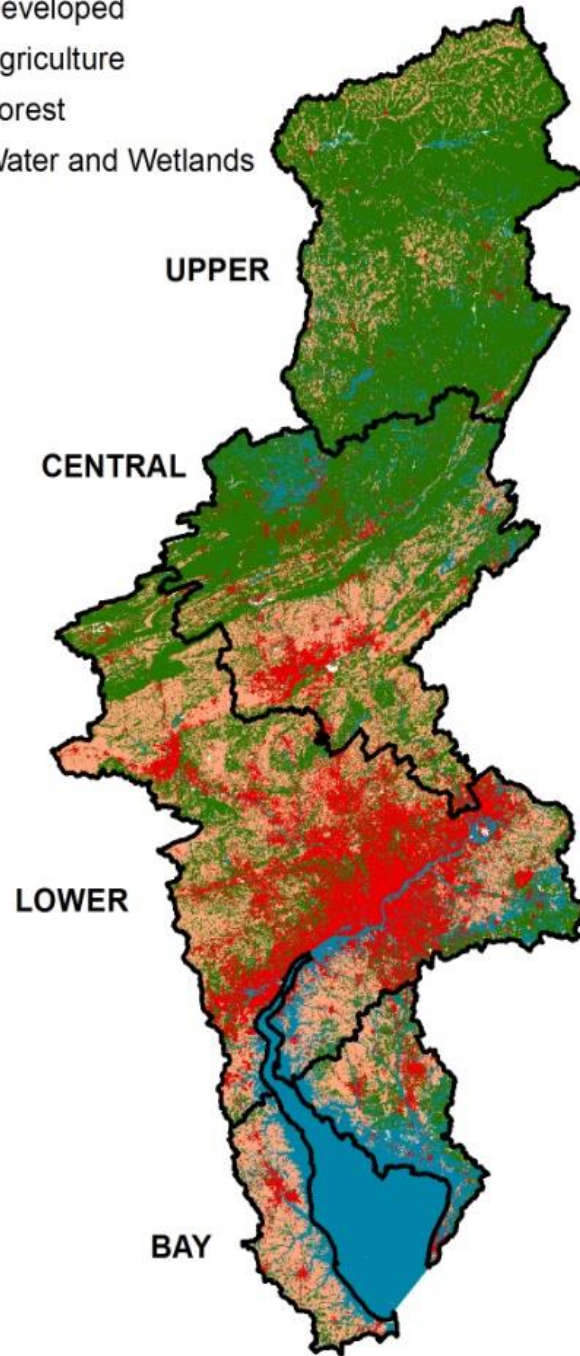

DELAWARE RIVER BASIN

DRBC
Delaware River Basin Commission
DELAWARE • NEW JERSEY
PENNSYLVANIA • NEW YORK
UNITED STATES OF AMERICA
WWW.DRBC.NET

- Developed
- Agriculture
- Forest
- Water and Wetlands

Delaware River Watershed Initiative Clusters